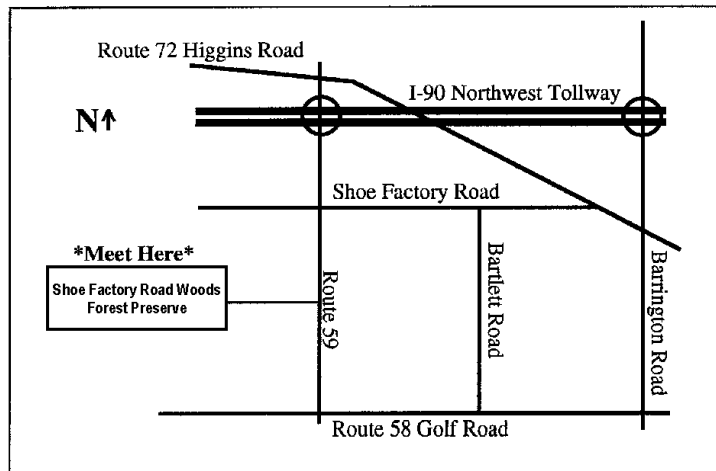

July		August		September	
<u>Saturday</u>	<u>Sunday</u>	<u>Saturday</u>	<u>Sunday</u>	<u>Saturday</u>	<u>Sunday</u>
7/11	7/5 7/19	8/8 8/22	8/2 8/16 8/30	9/5 9/19	9/13 9/27
7/25				20-year anniversary celebration	
October		November		December	
<u>Saturday</u>	<u>Sunday</u>	<u>Saturday</u>	<u>Sunday</u>	<u>Saturday</u>	<u>Sunday</u>
10/3 10/17 10/31	10/11 10/25	11/14 Seed Processing Party @ Crabtree Nature Center/Barrington 10 a.m. start 11/28	11/8 11/22	12/12 12/26	12/6 12/20